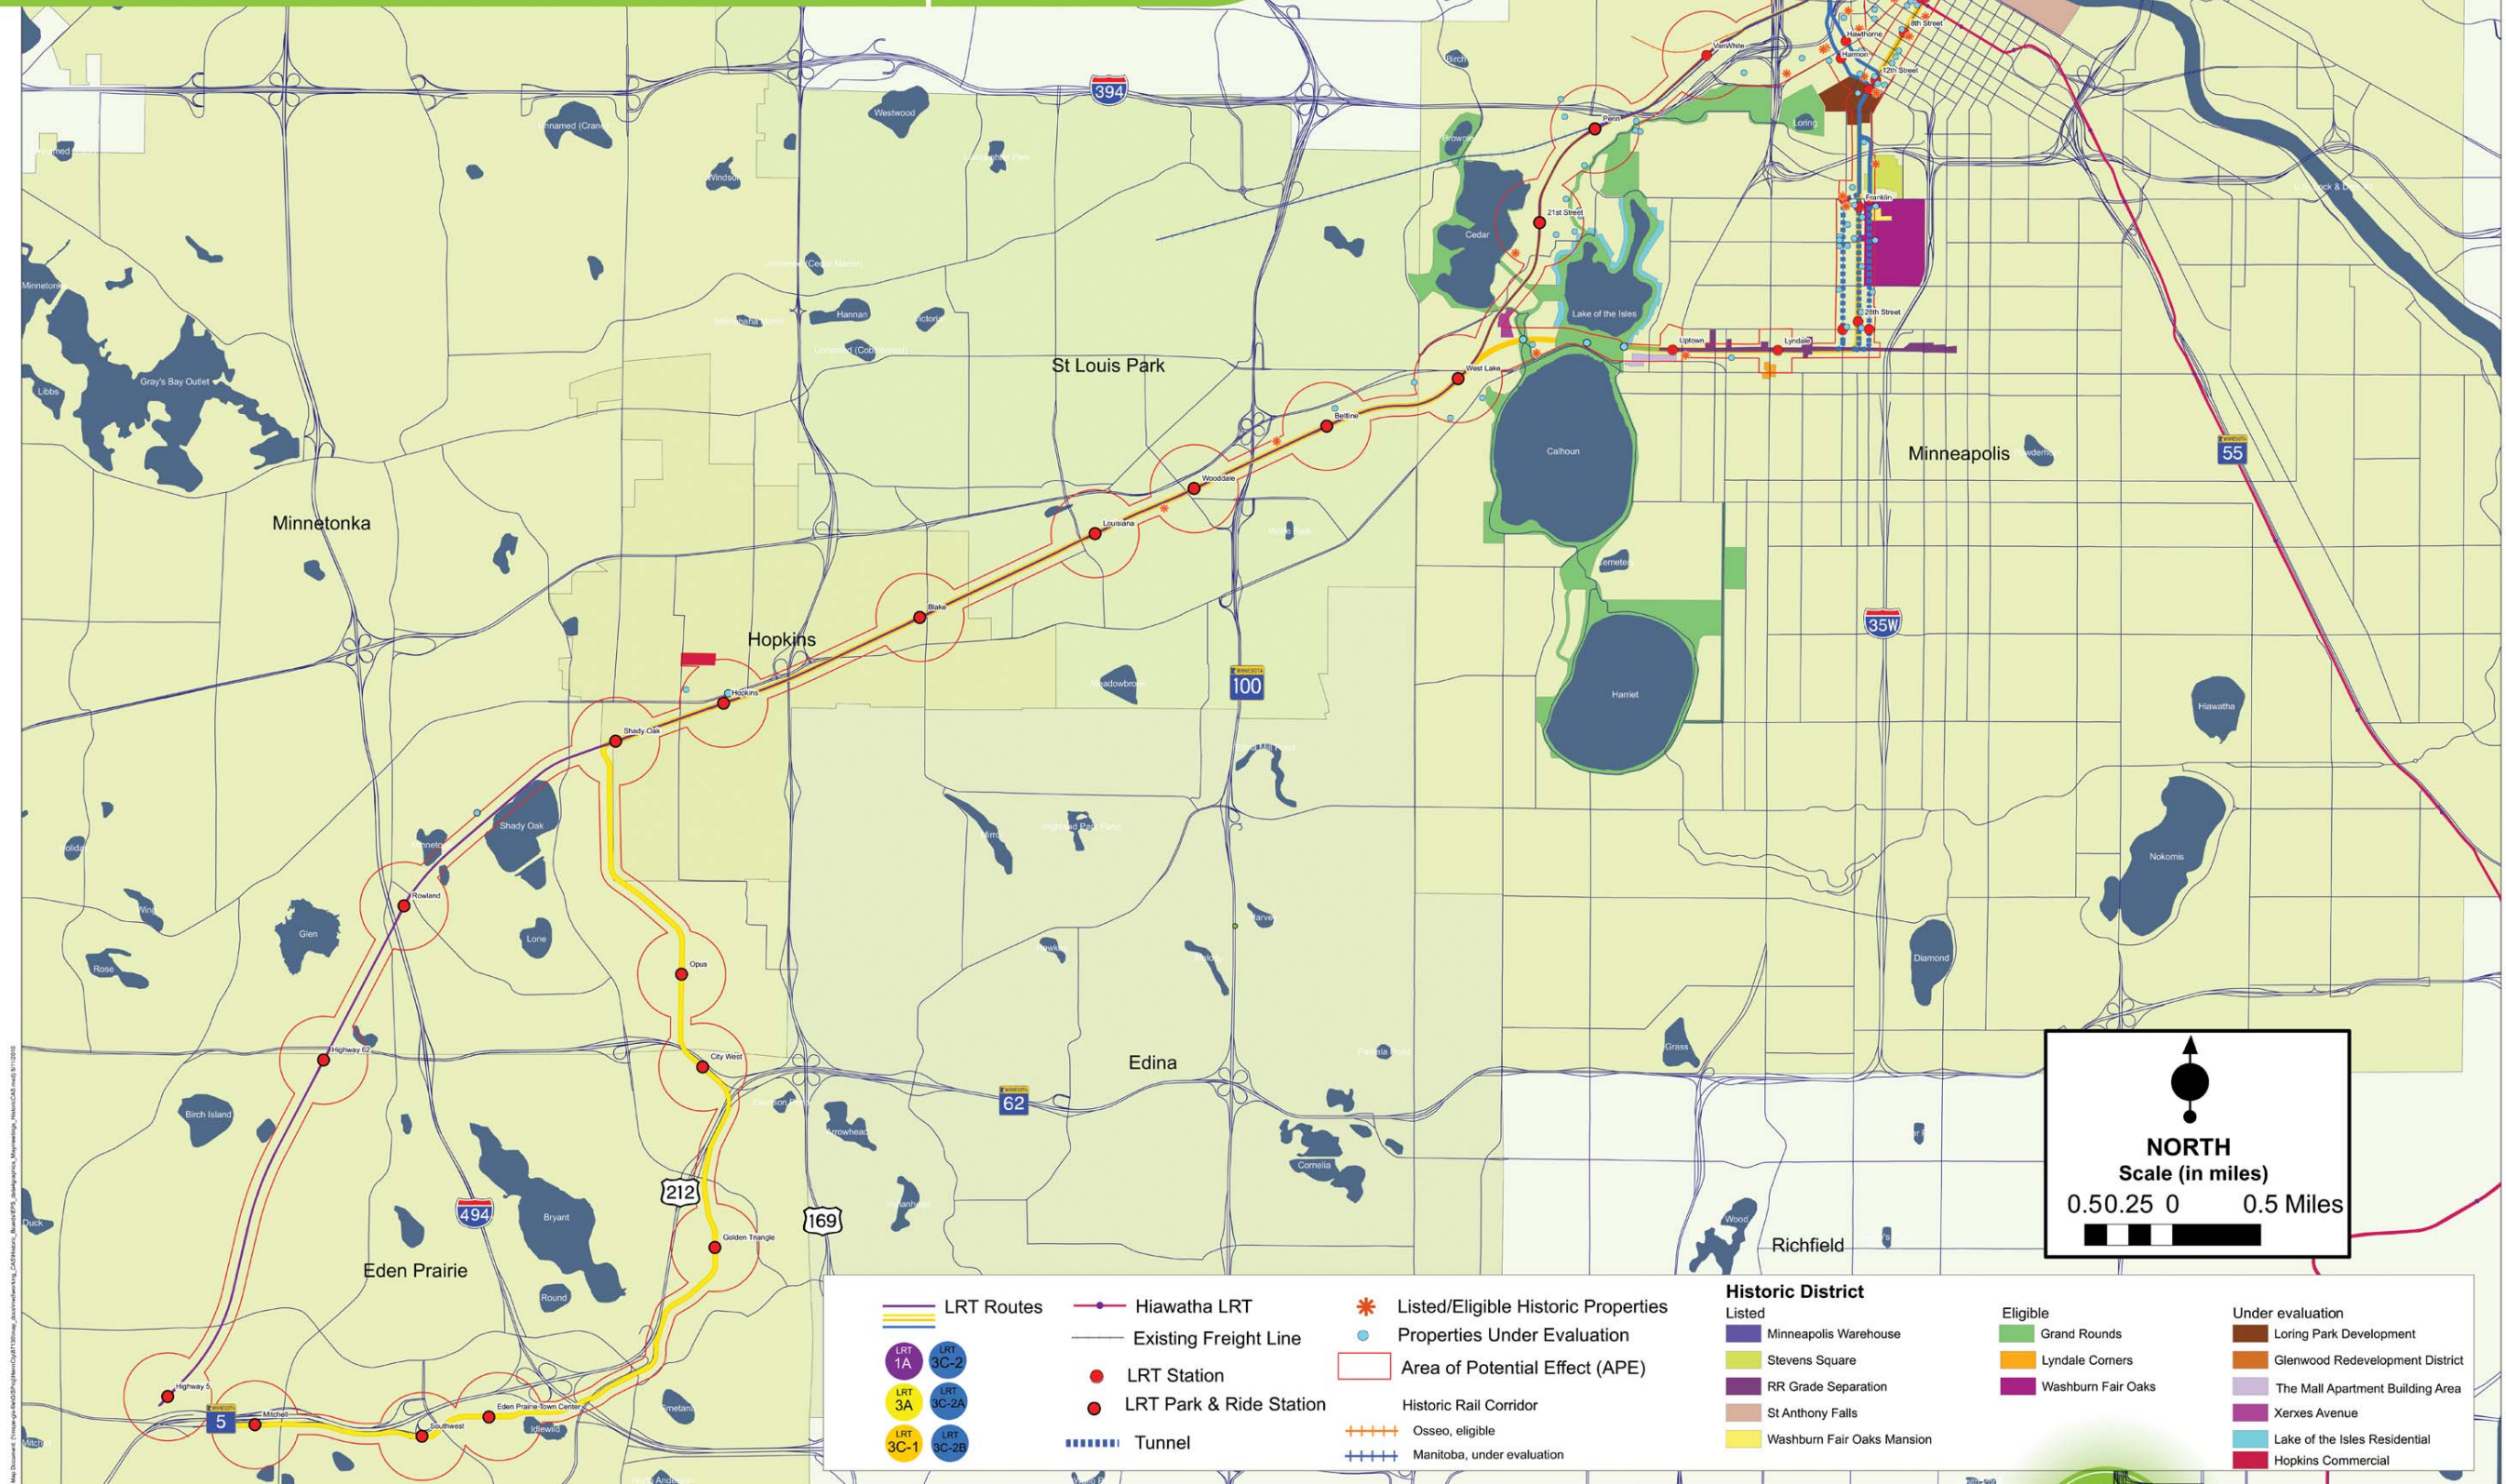

Historic Properties

DEIS
(Draft Environmental
Impact Statement)

EDEN PRAIRIE ■ MINNETONKA ■ EDINA ■ HOPKINS ■ ST. LOUIS PARK ■ MINNEAPOLIS
HENNEPIN COUNTY REGIONAL RAILROAD AUTHORITY - SPONSOR