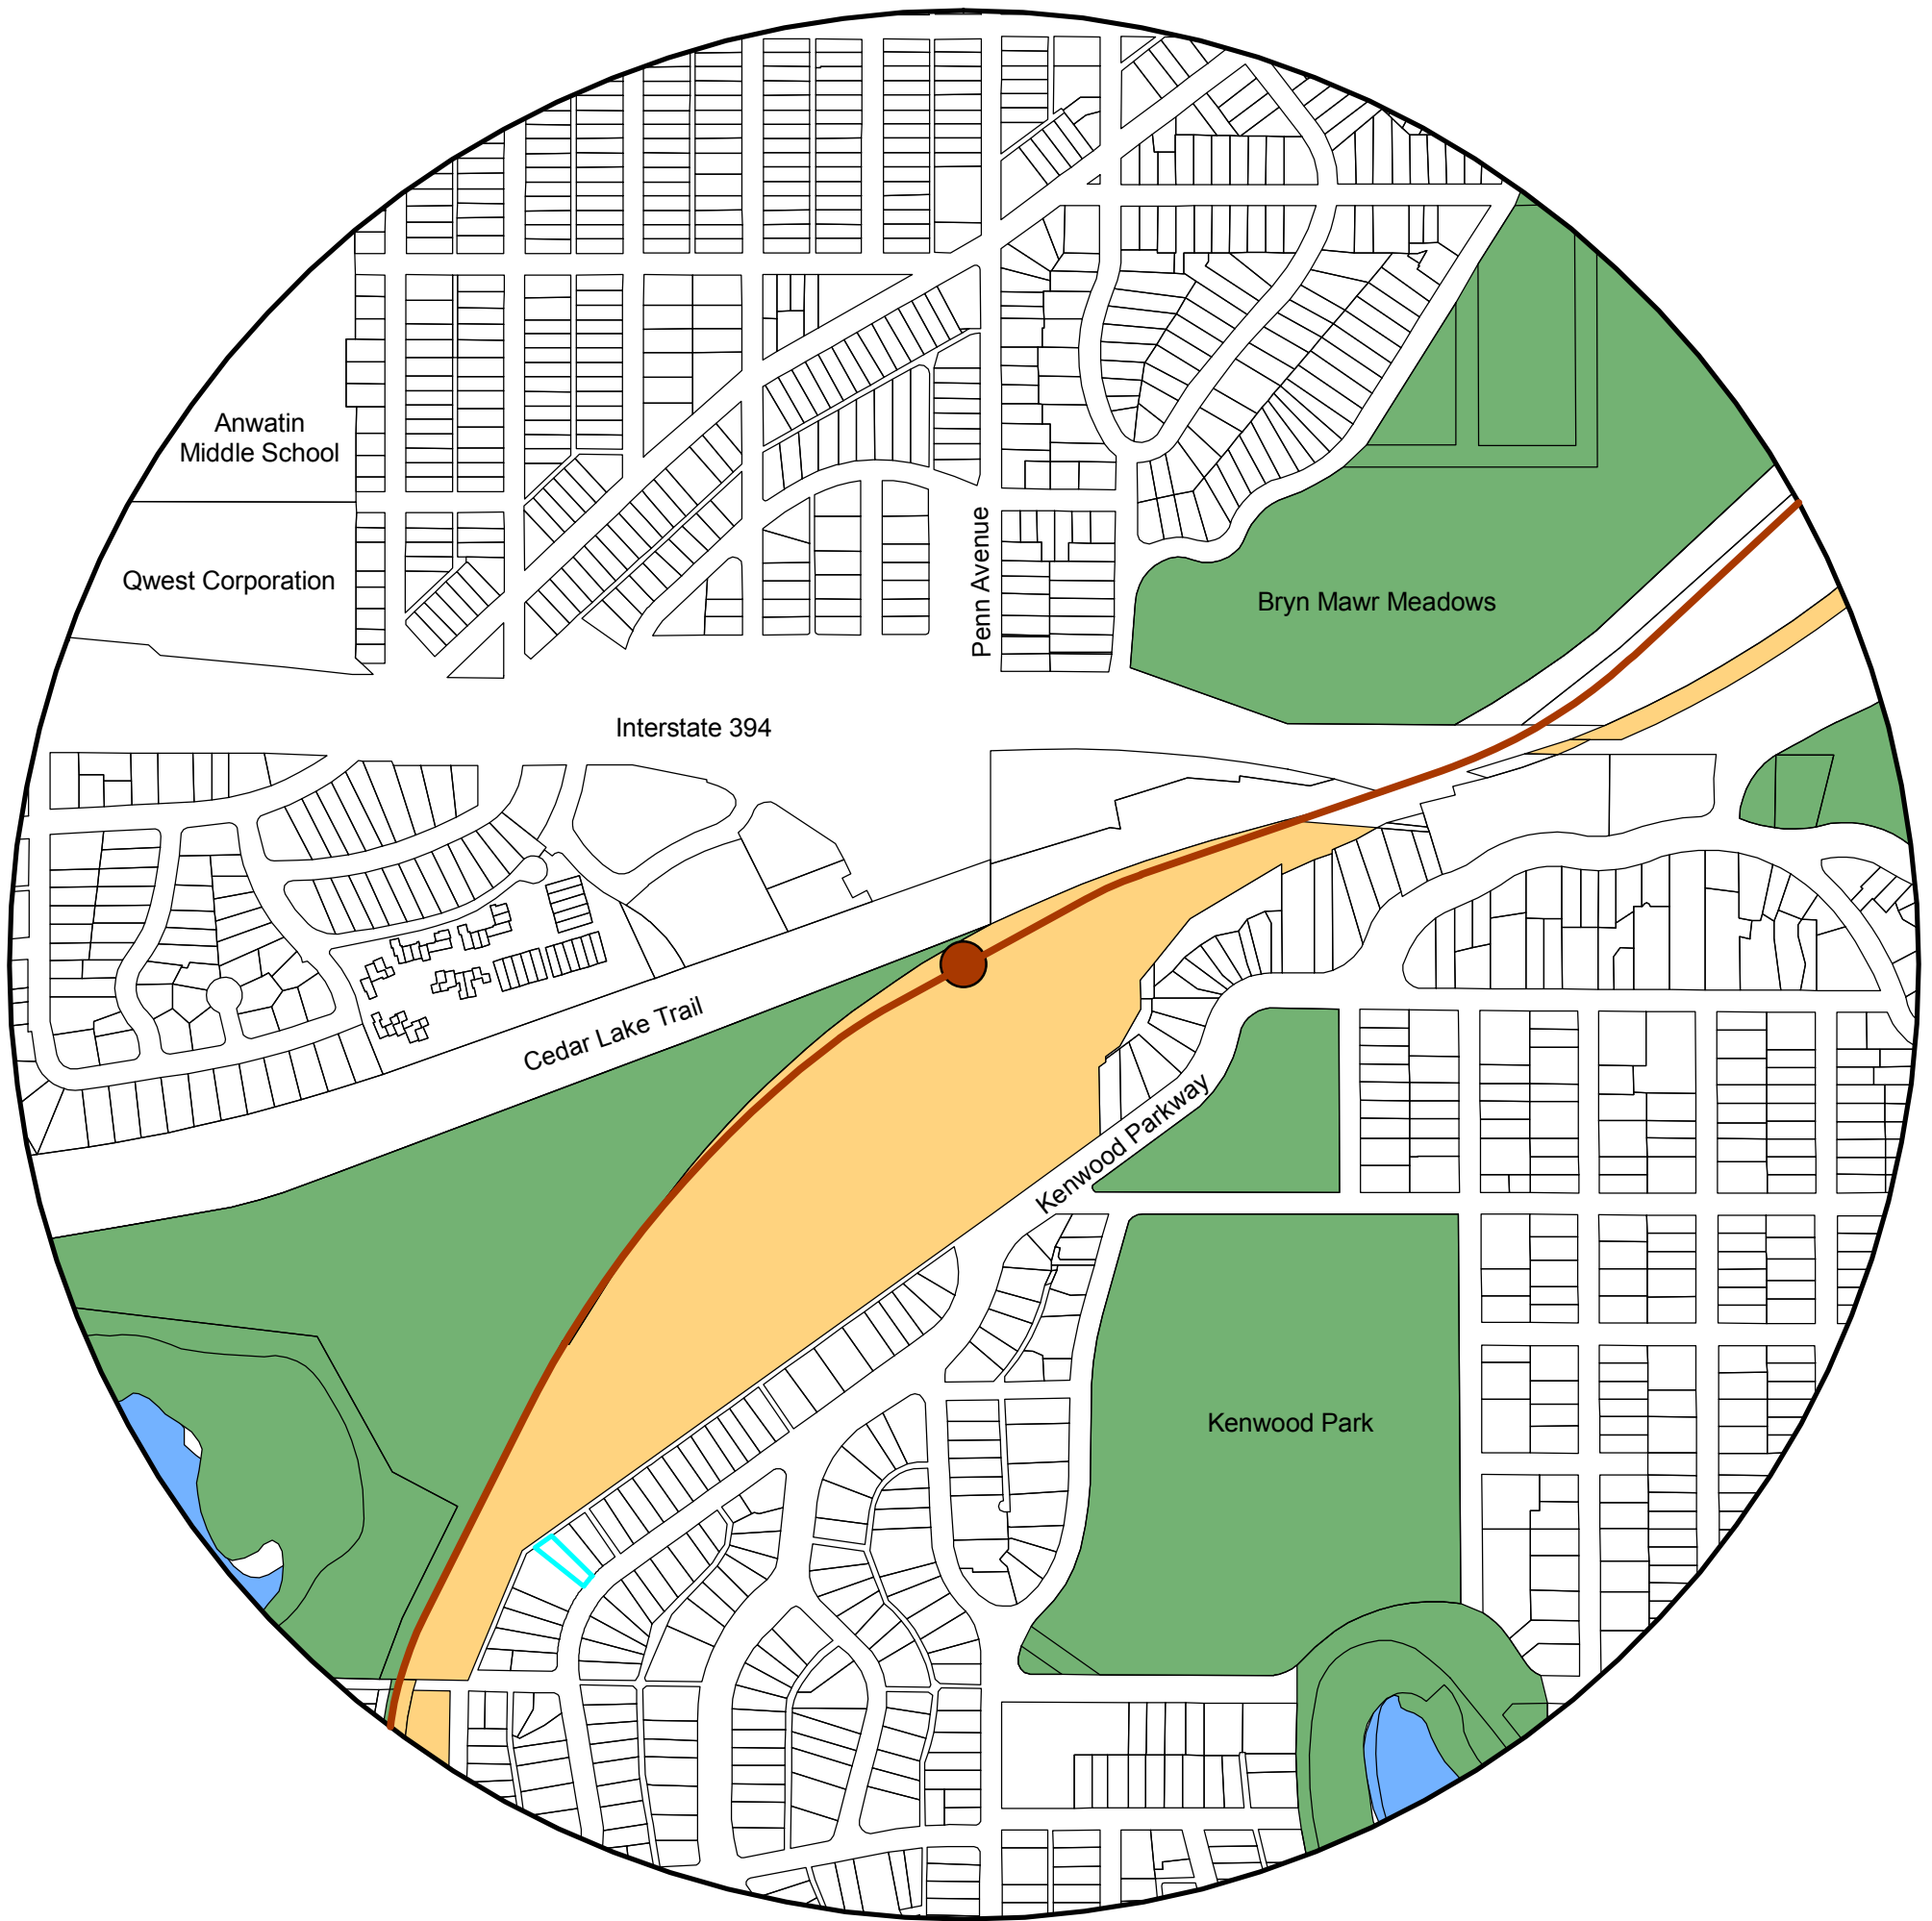

Southwest Station Area Parcel Maps

**Station Area Strategic Plans
Southwest LRT Line
Minneapolis**

February, 2010

These maps are intended to orient proposers to each of the five station areas.

Royalston Station Area

Van White Station Area

	Southwest LRT
	Van White Station
	Van White Station Area - One Half Mile Radius
	HCRRA Property
	Parkland
	Water Bodies

Map: HCRRA
 Data: Hennepin County
 December 2009

Penn Station Area

	Southwest LRT
	Penn Station
	Penn Station Area - One Half Mile Radius
	HCRRA Property
	Parkland
	Water Bodies

Map: HCRRA
Data: Hennepin County
December 2009

21st Street Station Area

West Lake Street Station Area